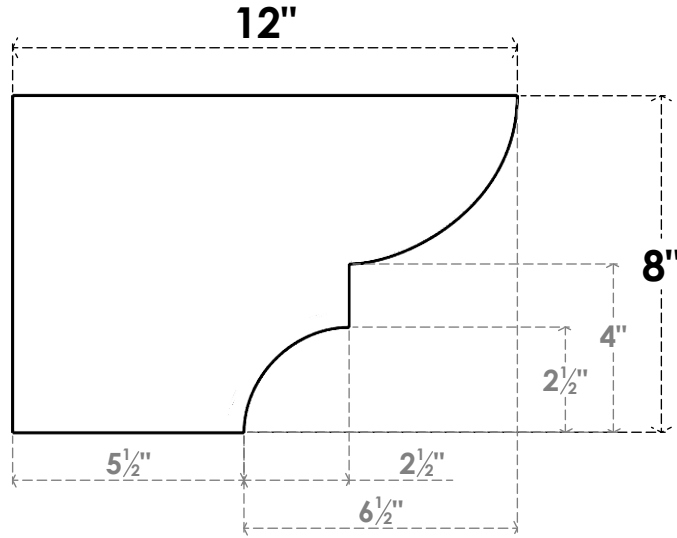

ITEM NUMBER: RFTURO040X08000X12000X008RID00RCPR

4"W X 8"H X 12"L TIMBERTHANE ROUGH CEDAR RIDGEWOOD FAUX WOOD OPEN RAFTER TAIL, 8"L END, PRIMED TAN

SIDE PROFILE

FRONT PROFILE

ISOMETRIC

GENERATED DATE : 03/02/2023