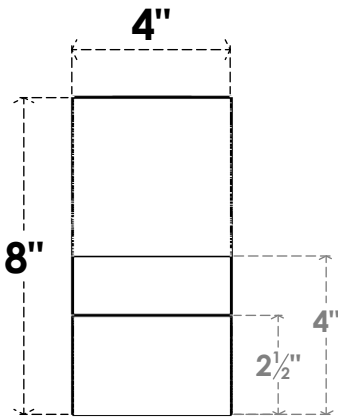

ITEM NUMBER: RFTURO040X08000X12000X008RID00RCPR

4"W X 8"H X 12"L TIMBERTHANE ROUGH CEDAR RIDGEWOOD FAUX WOOD OPEN RAFTER TAIL, 8"L END, PRIMED TAN

SIDE PROFILE

FRONT PROFILE

ISOMETRIC

GENERATED DATE : 03/02/2023