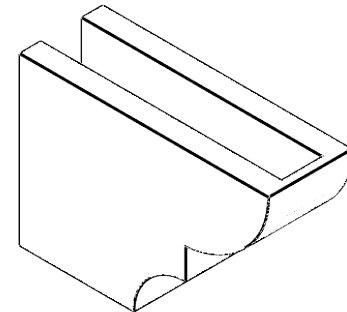

ITEM NUMBER: RFTURO040X08000X12000X008RID00RCPR

4"W X 8"H X 12"L TIMBERTHANE ROUGH CEDAR RIDGEWOOD FAUX WOOD OPEN RAFTER TAIL, 8"L END, PRIMED TAN

SIDE PROFILE

FRONT PROFILE

ISOMETRIC

GENERATED DATE : 03/02/2023

EKENA MILLWORK
2300 WEST MAIN ST.
CLARKSVILLE, TX 75426
TOLL FREE: 866-607-0453
WWW.EKENAMILLWORK.COM

NOTES

1. INSTALLATION TO BE COMPLETED IN ACCORDANCE WITH MANUFACTURER'S SPECIFICATIONS.
2. DRAWING MAY NOT BE TO SCALE
3. THIS DRAWING IS INTENDED FOR DESIGN AND PLANNING PURPOSES ONLY.
4. ALL INFORMATION CONTAINED HEREIN WAS CURRENT AT THE TIME OF DEVELOPMENT BUT MUST BE REVIEWED AND APPROVED BY THE PRODUCT MANUFACTURER TO BE CONSIDERED ACCURATE.
5. TIMBERTHANE ARCHITECTURAL PRODUCTS ARE MADE FROM HIGH DENSITY URETHANE AND COME FACTORY PRIMED